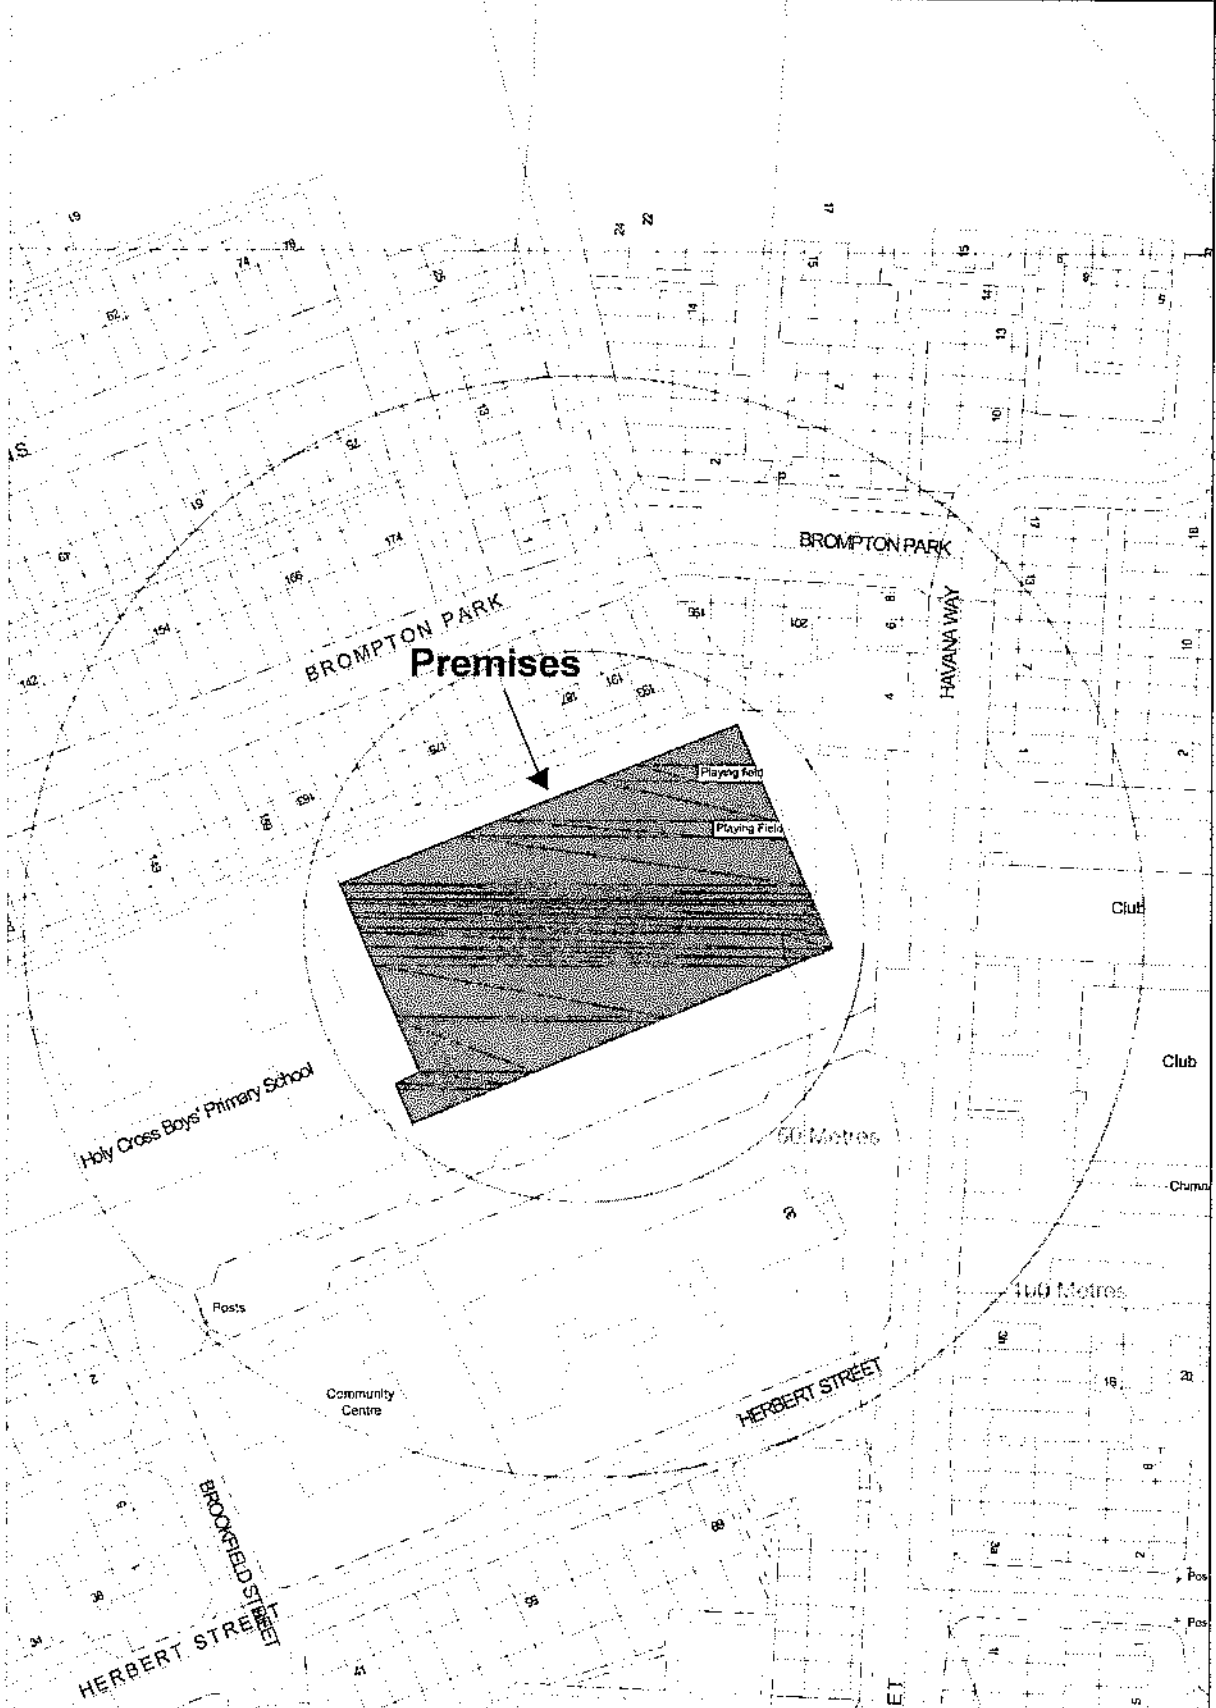

Building Control Service

DRAWN BY A McCarten	Holy Cross Boys Primary School (Outdoor) Brookfield Street	SCALE 1:2500 @ A4
DATE 09/06/2014